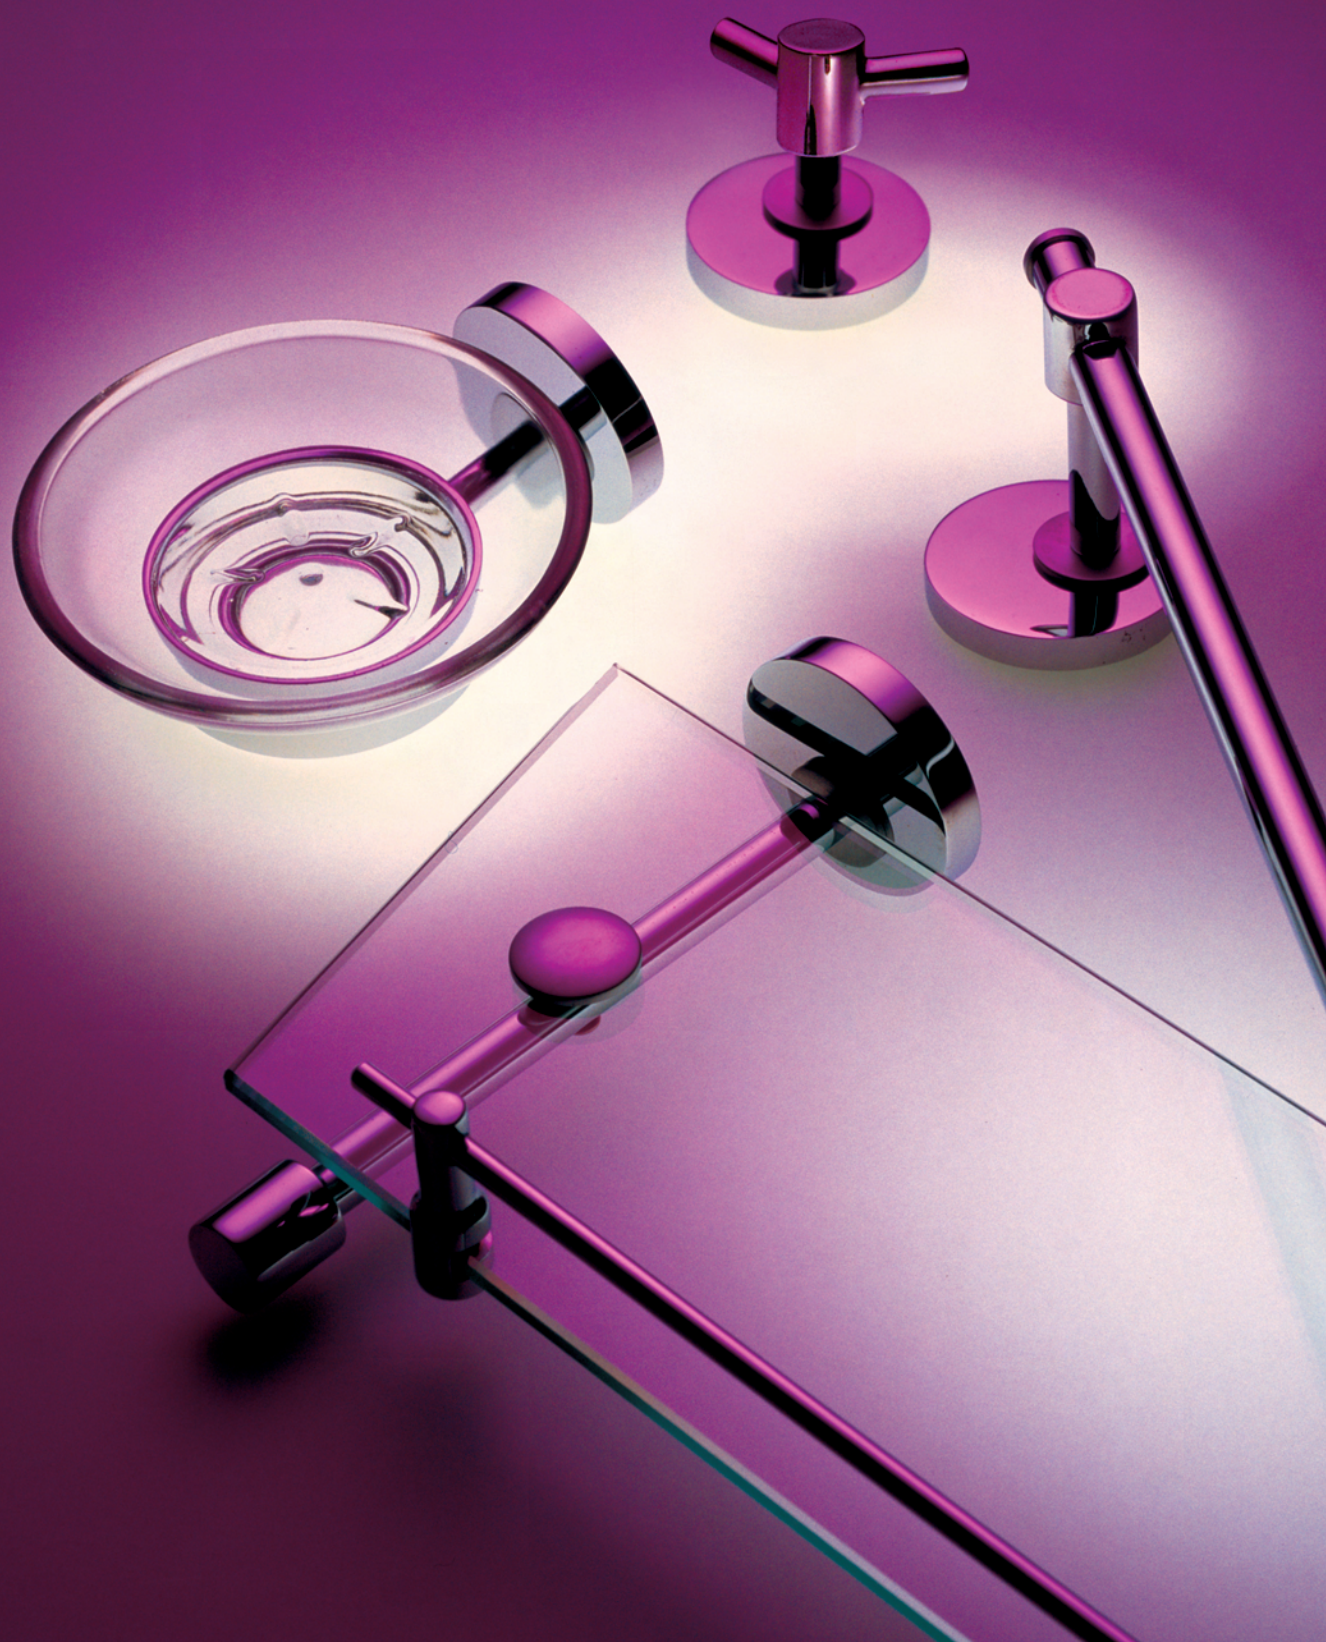

## Bathroom Accessories MEPHISTO

Soap dish - glass  
dia. 110 mm  
**6836.0**

Toothbrush  
holder - glass  
**6806.0**

Double toothbrush  
holder - glass  
**6857.0**

Toilet roll holder  
**6838.0**

Soap dispenser  
vol. 0,15 l  
**6855.0**