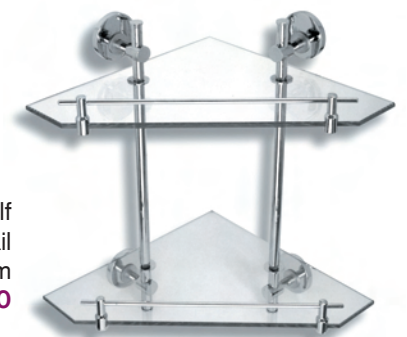

Wire soap dish  
**6848.0**

Trapezoidal towel holder  
**6803.0**

Double hook  
**6856.0**

Towel rail  
500 x 70 mm  
**6828.0**

Double towel rail  
500 x 100 mm  
**6825.0**

Toilet brush  
**6833.0**

Two-tier shelf with rail  
h. 380 mm  
**6873.0**

Shelf with rail  
500 x 130 mm  
**6853.0**

Two-tier corner shelf  
with rail  
h. 380 mm  
**6871.0**